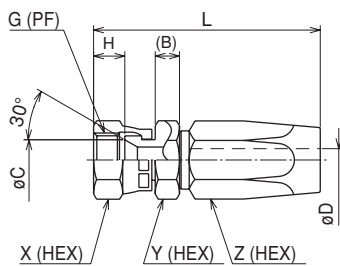

[Reusable]

(For 3130, 3000)

A

Part No.	Size No.	R	A	B	Min. I.D. øD	L	Y (HEX)	Z (HEX)	Weight (g)
A-PT-02	02	1/8	10	6.5	2.8	42	12	12	25
A-PT-03	03	1/4	14	7.0	3.4	51	17	14	45
A-PT-04	04	1/4	14	7.0	5.0	57	17	17	60
A-PT-05	05	3/8	15	9.0	6.0	65	21	19	100
A-PT-06	06	3/8	15	9.0	7.0	68	21	21	120
A-PT-08	08	1/2	18	10.0	9.6	79	26	26	210
A-PT-12	12	3/4	20	12.0	16.5	85	35	35	370
★ A-PT-16	16	1	23	13.0	21.5	92	41	41	500

- Material: steel
- Surface finishing: zinc electro-galvanized with color chromating (Ep-Fe/Zn 5/CM1)
- Adaptor: 030, 130
- ★ Made-to-order

Stainless type

Part No.	Size No.	R	A	B	Min. I.D. øD	L	Y (HEX)	Z (HEX)	Weight (g)
A-PT-02-S	02	1/8	10	6.5	2.8	42	12	12	25
A-PT-04-S	04	1/4	14	7.0	5.0	57	17	17	60
A-PT-06-S	06	3/8	15	9.0	7.0	68	21	21	120
★ A-PT-08-S	08	1/2	18	10.0	9.6	79	26	26	210
★ A-PT-12-S	12	3/4	20	12.0	16.5	85	35	35	370

- Material: stainless steel SUS304
- Adaptor: 030, 130
- ★ Made-to-order

E

Part No.	Size No.	G	B	C	Min. I.D. øD	H	L	X (HEX)	Y (HEX)	Z (HEX)	Weight (g)
E-PF-02	02	1/8	6.5	7.0	2.8	7.0	48	14	12	12	35
E-PF-03	03	1/4	6.5	9.5	3.4	8.0	54	17	17	14	60
E-PF-04	04	1/4	6.5	9.5	5.0	8.5	59	17	17	17	70
E-PF-05	05	3/8	6.5	12.5	6.0	9.5	66	21	21	19	110
E-PF-06	06	3/8	7.5	12.5	7.0	9.5	70	21	21	21	130
E-PF-08	08	1/2	7.5	16.0	9.6	12.5	82	26	26	26	220
E-PF-12	12	3/4	9.5	21.5	16.5	13.0	86	35	35	35	400
E-PF-16	16	1	9.5	27.5	21.5	16.5	92	41	41	41	530

- Material: steel
- Surface finishing: zinc electro-galvanized with color chromating (Ep-Fe/Zn 5/CM1)
- Adaptor: 010, 045, 090, 150, 020, 025, 064, 069, 030, D70, D74, D79

Stainless type

Part No.	Size No.	G	B	C	Min. I.D. øD	H	L	X (HEX)	Y (HEX)	Z (HEX)	Weight (g)
E-PF-02-S	02	1/8	6.5	7.0	2.8	7.0	48	14	12	12	35
E-PF-04-S	04	1/4	6.5	9.5	5.0	8.5	59	17	17	17	70
E-PF-06-S	06	3/8	7.5	12.5	7.0	9.5	70	21	21	21	130
★ E-PF-08-S	08	1/2	7.5	16.0	9.6	12.5	82	26	26	26	220
★ E-PF-12-S	12	3/4	9.5	21.5	16.5	13.0	86	35	35	35	400