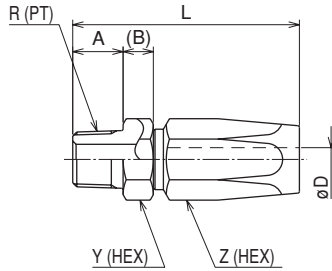

[Reusable]

(For 3130, 3000)

A

Part No.	Size No.	R	A	B	Min. I.D. øD	L	Y (HEX)	Z (HEX)	Weight (g)
A-PT-02	02	1/8	10	6.5	2.8	42	12	12	25
A-PT-03	03	1/4	14	7.0	3.4	51	17	14	45
A-PT-04	04	1/4	14	7.0	5.0	57	17	17	60
A-PT-05	05	3/8	15	9.0	6.0	65	21	19	100
A-PT-06	06	3/8	15	9.0	7.0	68	21	21	120
A-PT-08	08	1/2	18	10.0	9.6	79	26	26	210
A-PT-12	12	3/4	20	12.0	16.5	85	35	35	370
★ A-PT-16	16	1	23	13.0	21.5	92	41	41	500

- Material: steel
- Surface finishing: zinc electro-galvanized with color chromating (Ep-Fe/Zn 5/CM1)
- Adaptor: 030, 130
- ★ Made-to-order

Stainless type

Part No.	Size No.	R	A	B	Min. I.D. øD	L	Y (HEX)	Z (HEX)	Weight (g)
A-PT-02-S	02	1/8	10	6.5	2.8	42	12	12	25
A-PT-04-S	04	1/4	14	7.0	5.0	57	17	17	60
A-PT-06-S	06	3/8	15	9.0	7.0	68	21	21	120
★ A-PT-08-S	08	1/2	18	10.0	9.6	79	26	26	210
★ A-PT-12-S	12	3/4	20	12.0	16.5	85	35	35	370

- Material: stainless steel SUS304
- Adaptor: 030, 130
- ★ Made-to-order

E

Part No.	Size No.	G	B	C	Min. I.D. øD	H	L	X (HEX)	Y (HEX)	Z (HEX)	Weight (g)
E-PF-02	02	1/8	6.5	7.0	2.8	7.0	48	14	12	12	35
E-PF-03	03	1/4	6.5	9.5	3.4	8.0	54	17	17	14	60
E-PF-04	04	1/4	6.5	9.5	5.0	8.5	59	17	17	17	70
E-PF-05	05	3/8	6.5	12.5	6.0	9.5	66	21	21	19	110
E-PF-06	06	3/8	7.5	12.5	7.0	9.5	70	21	21	21	130
E-PF-08	08	1/2	7.5	16.0	9.6	12.5	82	26	26	26	220
E-PF-12	12	3/4	9.5	21.5	16.5	13.0	86	35	35	35	400
E-PF-16	16	1	9.5	27.5	21.5	16.5	92	41	41	41	530

- Material: steel
- Surface finishing: zinc electro-galvanized with color chromating (Ep-Fe/Zn 5/CM1)
- Adaptor: 010, 045, 090, 150, 020, 025, 064, 069, 030, D70, D74, D79

Stainless type

Part No.	Size No.	G	B	C	Min. I.D. øD	H	L	X (HEX)	Y (HEX)	Z (HEX)	Weight (g)
E-PF-02-S	02	1/8	6.5	7.0	2.8	7.0	48	14	12	12	35
E-PF-04-S	04	1/4	6.5	9.5	5.0	8.5	59	17	17	17	70
E-PF-06-S	06	3/8	7.5	12.5	7.0	9.5	70	21	21	21	130
★ E-PF-08-S	08	1/2	7.5	16.0	9.6	12.5	82	26	26	26	220
★ E-PF-12-S	12	3/4	9.5	21.5	16.5	13.0	86	35	35	35	400